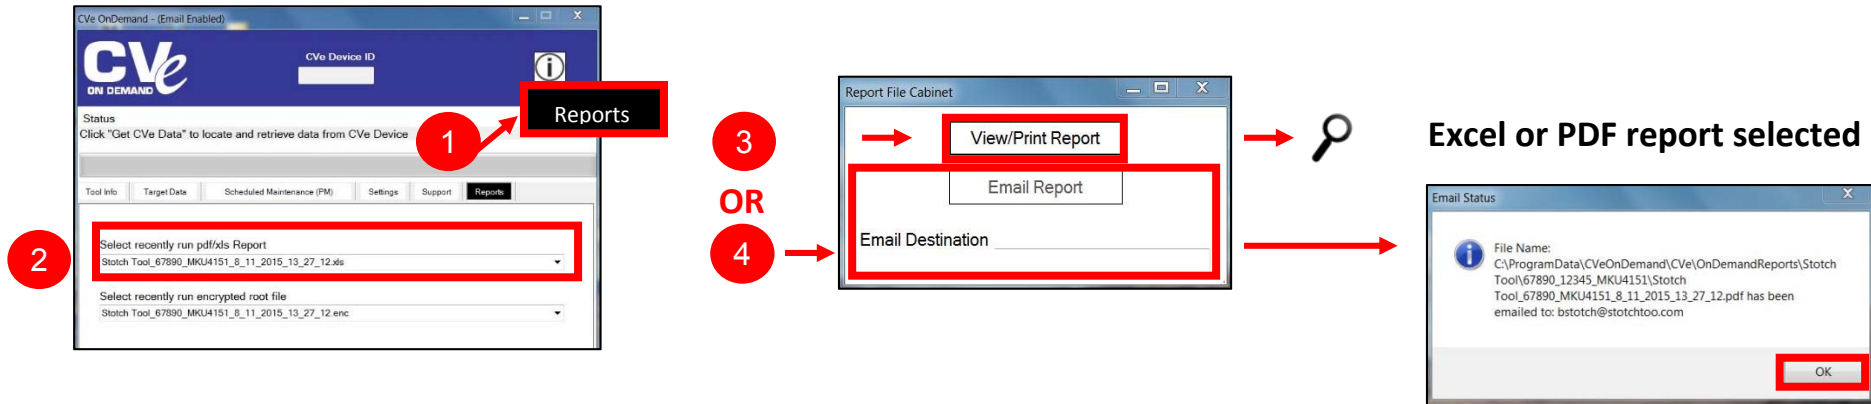

Viewing and Sending Reports from the Reports Tab

Excel or PDF

Encrypted

For complete OnDemand software instructions, please refer to the User Guide.
For technical assistance please email: helpdesk@asttech.com.