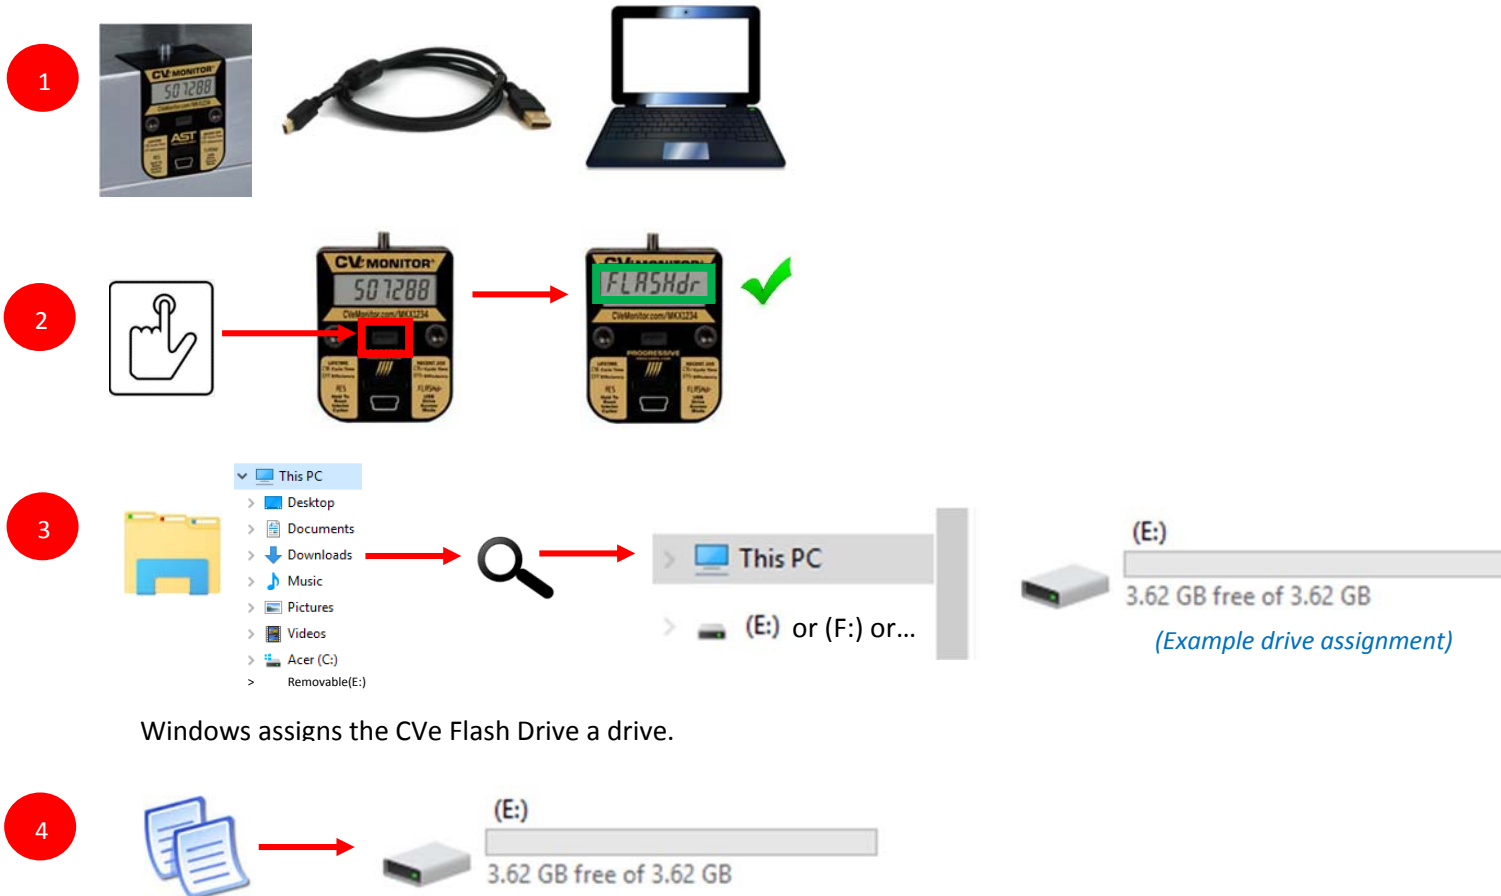

CVe Flash Drive

Windows assigns the CVE Flash Drive a drive.

Copy desired files to the assigned drive. These files stay on the CVE Monitor Flash Drive.

For complete OnDemand software instructions, please refer to the User Guide.
For technical assistance please email: helpdesk@asttech.com.